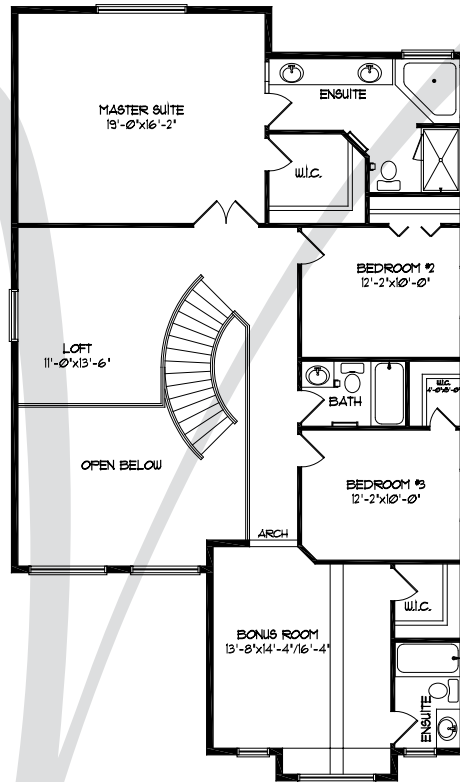

# VANITY HOMES

MAIN FLOOR - 1402 SQ. FT.  
TOTAL AREA - 2914 SQ. FT.

UPPER FLOOR - 1512 SQ. FT.

FRONT ELEVATION

REAR ELEVATION