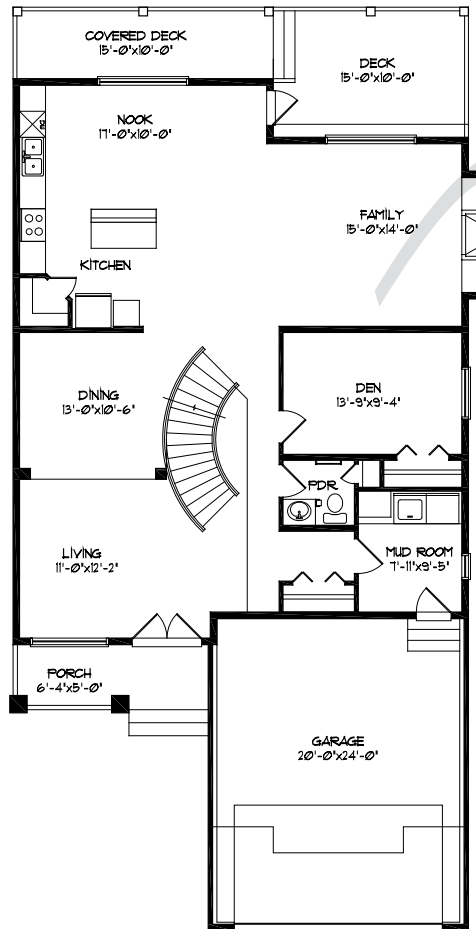

# VANITY HOMES

MAIN FLOOR - 1402 SQ. FT.  
TOTAL AREA - 2914 SQ. FT.

UPPER FLOOR - 1512 SQ. FT.

FRONT ELEVATION

REAR ELEVATION